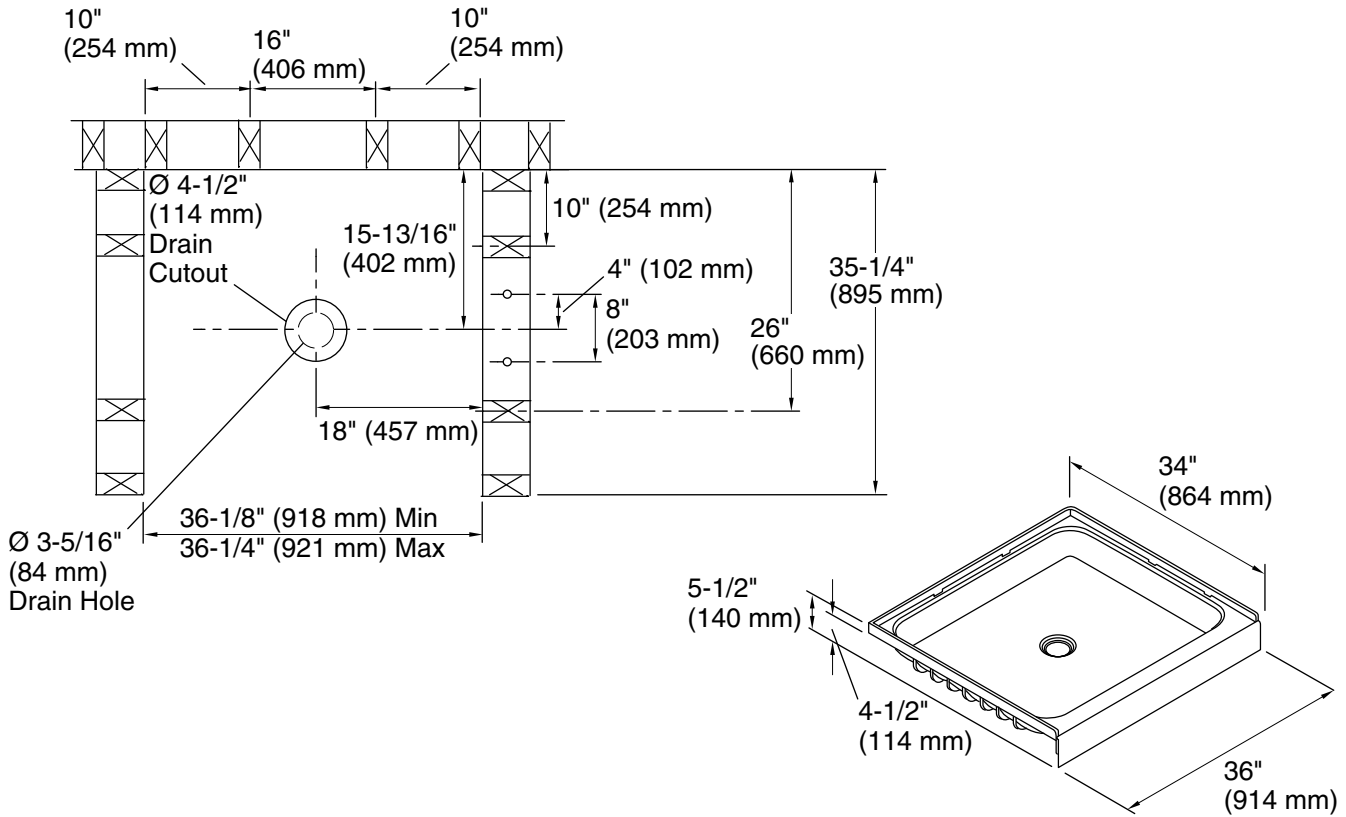

**Features**

- 4-1/2" threshold.
- Durable high-gloss finish with a molded-in textured floor.
- Center drain.
- Suitable for tile-down application.
- Compatible with Ensemble™ tile complete wall set and Ensemble™ curve complete wall set (Series 7210 and 7220)

**Available Colors/Finishes**

*Color tiles intended for reference only.*

Color	Code	Description
	0	White
	96	KOHLER Biscuit

**Technical Information**

All product dimensions are nominal.

Installation: Three-wall alcove

Drain location: Center

**Notes**

Install this product according to the installation instructions.

Studs should be positioned roughly as shown.

Double studding is recommended for pivot shower door installations.